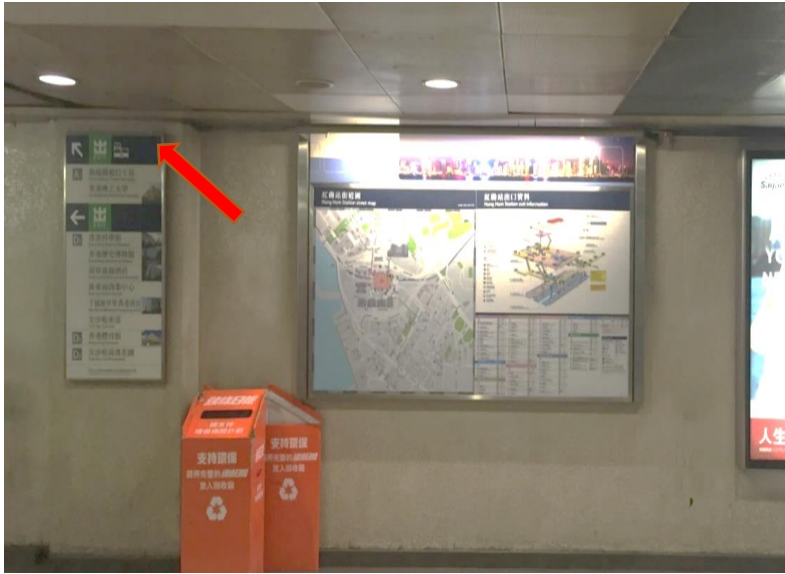

Route from Hung Hom Station to TU201

After passing through the turnstile, please find Exit A1 and walk through a platform bridge to arrive the main campus of PolyU.

This is Exit A₁. Walk through the footbridge and you will arrive at the gate of PolyU.

After you arrive the gate of PolyU (shown in this picture), please turn right directly.

You will pass the cores P, Q, T and U by straight walk. TU201 is at the middle of core T and core U.

Please walk through the core P, Q and T.