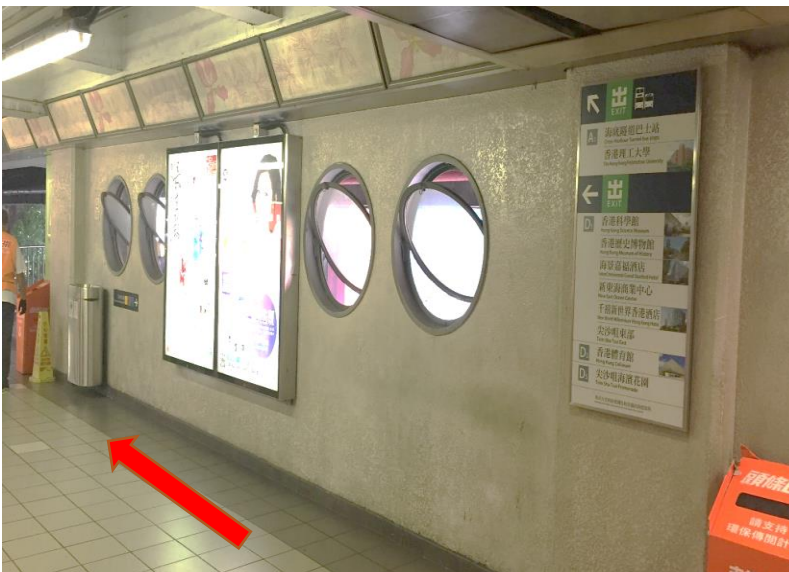

Route from Hung Hom Station to TU201

After passing through the turnstile, please find Exit A1 and walk through a platform bridge to arrive the main campus of PolyU.

This is Exit A₁. Walk through the footbridge and you will arrive at the gate of PolyU.

After you arrive the gate of PolyU (shown in this picture), please turn right directly.

You will pass the cores P, Q, T and U by straight walk. TU201 is at the middle of core T and core U.

Please walk through the core P, Q and T.